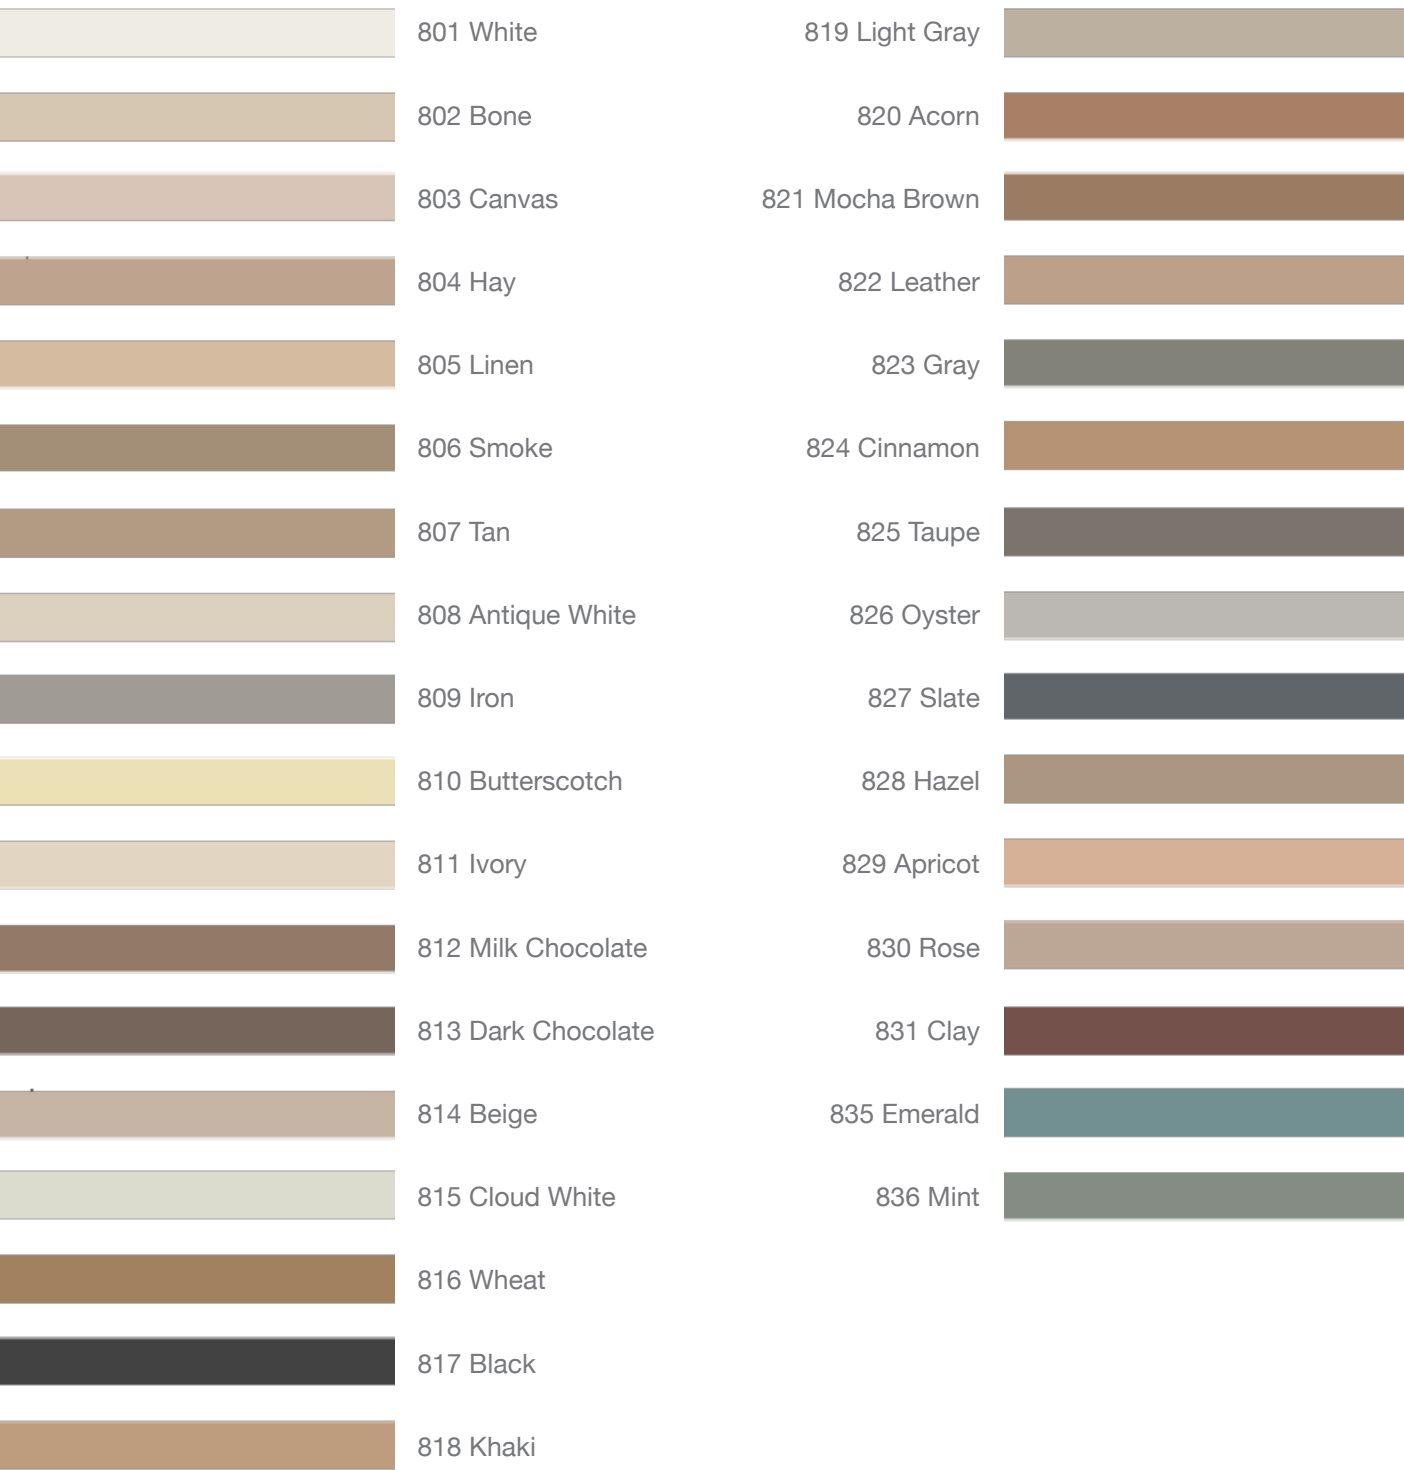

NeverStrip Color Sealer creates a long-lasting, durable layer of protection that prevents dirt and spills from being absorbed by the grout.

The grout color is "locked in", dirt and stains are sealed out. This revolutionary process protects new grout and restores old grout color to like NEW.

Coverage is based on the NeverStrip Method of Tile and Grout Restoration.

Before

After

Colors available as shown or NeverStrip can match any manufacturer's colors.

This color chart is an approximate color guide only, actual colors will vary under certain lighting conditions.

# NeverStrip

FLOOR COATINGS

## Color Sealer Color Chart

NeverStrip  
FLOOR COATINGS

[www.NeverStrip.com](http://www.NeverStrip.com)

All Content © 2014 NeverStrip, LLC.

More Sustainable Floors  
on a  
More Sustainable Budget

Colors available as shown. NeverStrip can match any manufacturer's colors.